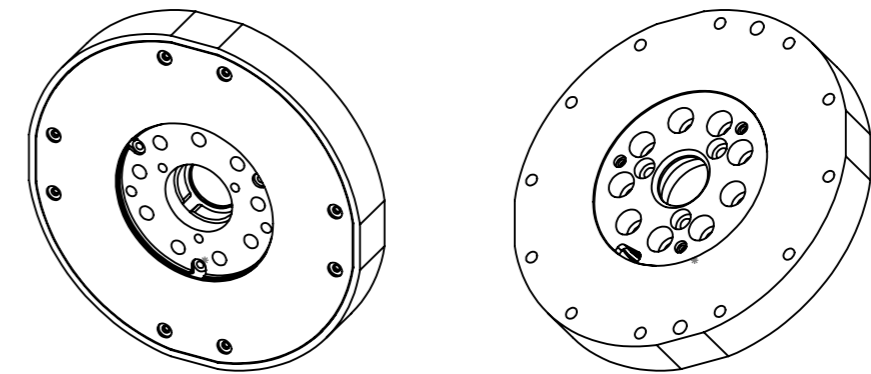

AIDIN ROBOTICS

Joint Torque Sensor

ATS200-D100

[Reference View]